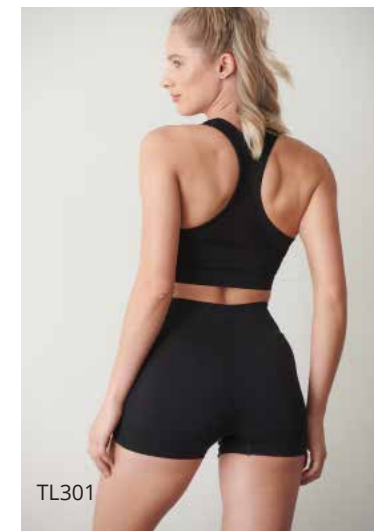

NEW FOR 2022

TL309 KIDS' SEAMLESS SHORTS
5/6 - 11/13

60% Nylon / 32% Polyester /
8% Elastane / 265gsm

- BLACK
- DARK GREY MARL
- PURPLE MARL

NEW COLOUR

TL301 LADIES' SEAMLESS SHORTS
XXS/XS, S/M, L/XL

60% Nylon / 32% Polyester /
8% Elastane / 265gsm

- BLACK - NEW
- DARK GREY MARL
- PURPLE MARL